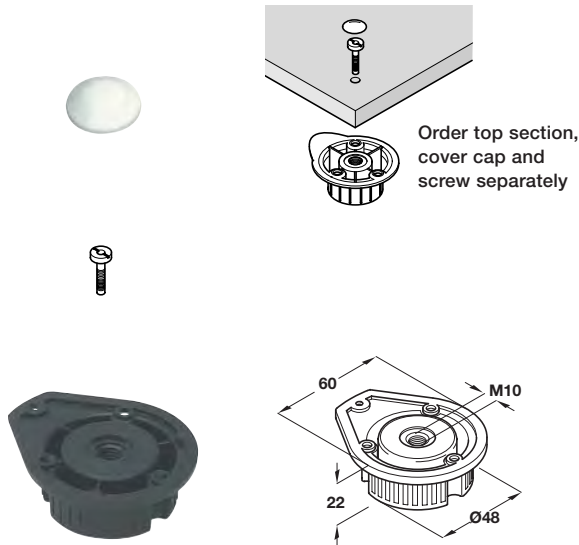

# PLINTH FITTINGS

## ADJUSTABLE PLINTH FEET

### Top section, screw mounting

Order top section, cover cap and screw separately

- > **Top section**, for screw fixing to or through cabinet base
- > Additional screw holes for more secure fixing
- > Plastic
- > Order qty: Multiples of 50 pcs

### Top section, dowel mounting

- > With spreading dowel for fixing to underside of cabinet base
- > Additional screw holes for more secure fixing
- > Black plastic
- > Order qty: Multiples of 50 pcs

Ø Dowel	Cat. No.
Ø 10 mm	637.96.363
Ø 15 mm	637.96.362