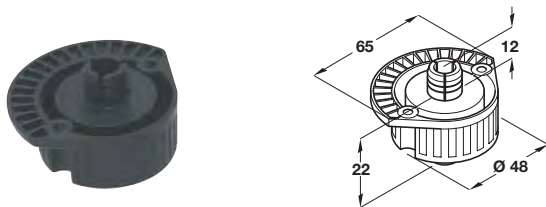

Top section, dowel mounting

- > With spreading dowel for fixing to underside of cabinet base
- > Additional screw holes for more secure fixing
- > Black plastic
- > Order qty: Multiples of 50 pcs

Ø Dowel	Cat. No.
Ø 10 mm	637.96.363
Ø 15 mm	637.96.362